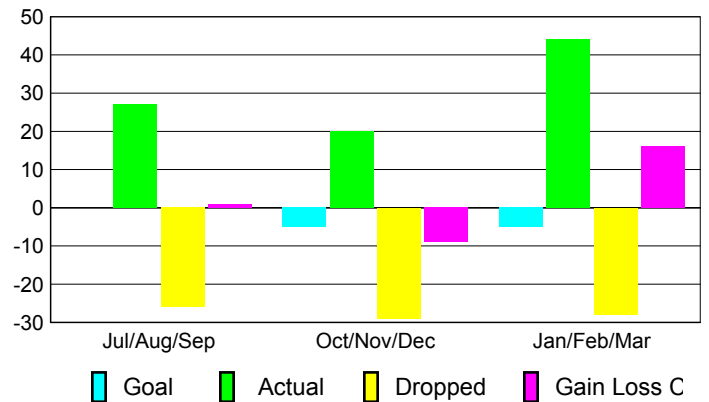

### YTD Status Quo Clubs 2009-2010

Status Quo Clubs Compared to Status Quo Members

## MEMBERSHIP

**Membership Results  
2009-2010**

**Membership  
2008-2009**

Month	Net Memb	Actual New	Actual Dropped	Gain/Loss of	Gain/Loss of
	Goal	Memb	Memb	Memb	Memb
Jul/Aug/Sep	0	27	-26	1	17
Oct/Nov/Dec	-5	20	-29	-9	-21
Jan/Feb/Mar	-5	44	-28	16	-32
<b>Totals</b>	<b>-10</b>	<b>91</b>	<b>-83</b>	<b>8</b>	<b>-36</b>

### Membership Results 2009-2010

Goal, New, Dropped, Gain/Loss

### Comparison of Membership Gain/Loss

Current Year Compared to the Previous Year