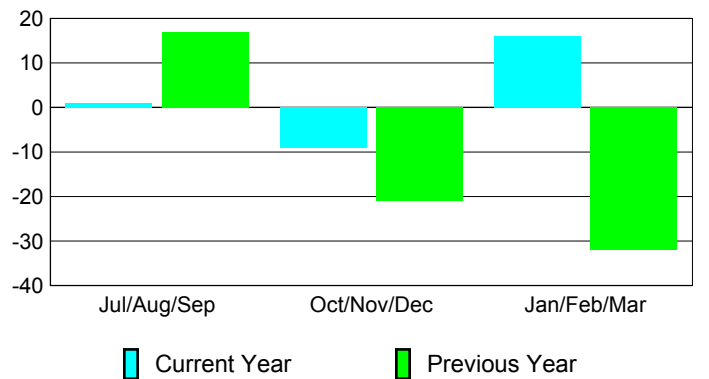

Gender Comparison 2009-2010

Jul/Aug/Sep

Oct/Nov/Dec

Jan/Feb/Mar

Male

Female